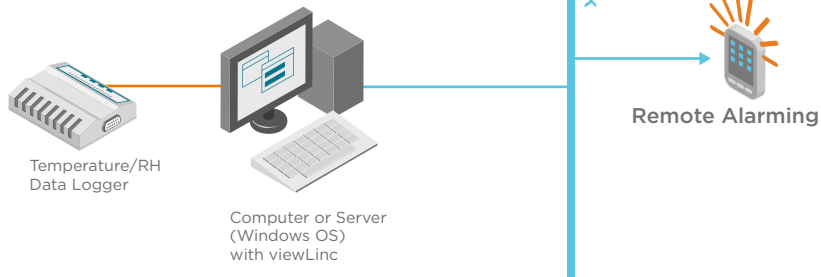

1

Power over Ethernet vNet PoE

2

Wireless

3 Multi-port Ethernet

4 Direct to PC via USB

5 RH Chamber Ethernet

6 Premium Transmitter with Display

Features

- Local display
- External probes available
- Parameters include: humidity, temperature, dewpoint, barometric pressure
- Enclosure NEMA rating: IP65

No part of this document may be reproduced in any form or by any means, electronic or mechanical (including photocopying), nor may its contents be communicated to a third party without prior written permission of the copyright holder. The contents are subject to change without prior notice. Please observe that this document does not create any legally binding obligations for Vaisala towards the customer or end user. All legally binding commitments and agreements are included exclusively in the applicable supply contract or Conditions of Sale.