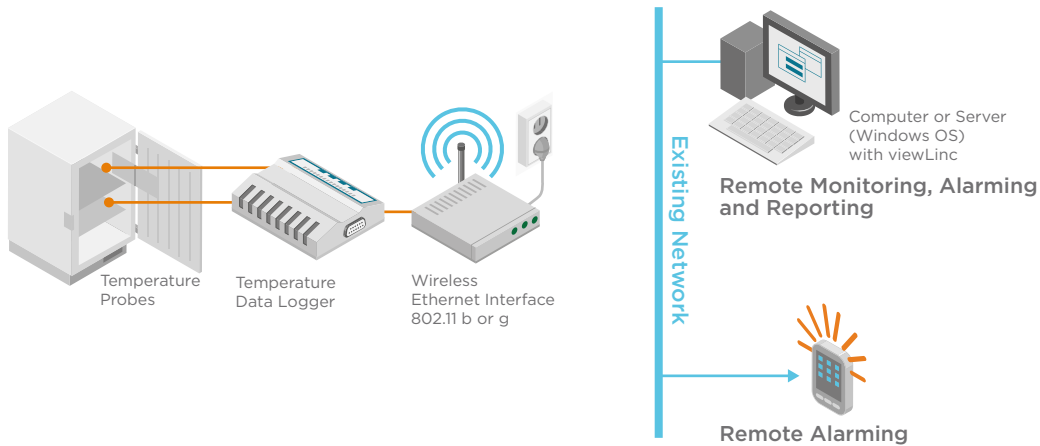

1

Power over Ethernet vNet PoE

2

Wireless

3 Multi-port Ethernet

4 Direct to PC via USB

5 RH Chamber Ethernet

6 Premium Transmitter with Display

Features

- Local display
- External probes available
- Parameters include: humidity, temperature, dewpoint, barometric pressure
- Enclosure NEMA rating: IP65

No part of this document may be reproduced in any form or by any means, electronic or mechanical (including photocopying), nor may its contents be communicated to a third party without prior written permission of the copyright holder. The contents are subject to change without prior notice. Please observe that this document does not create any legally binding obligations for Vaisala towards the customer or end user. All legally binding commitments and agreements are included exclusively in the applicable supply contract or Conditions of Sale.