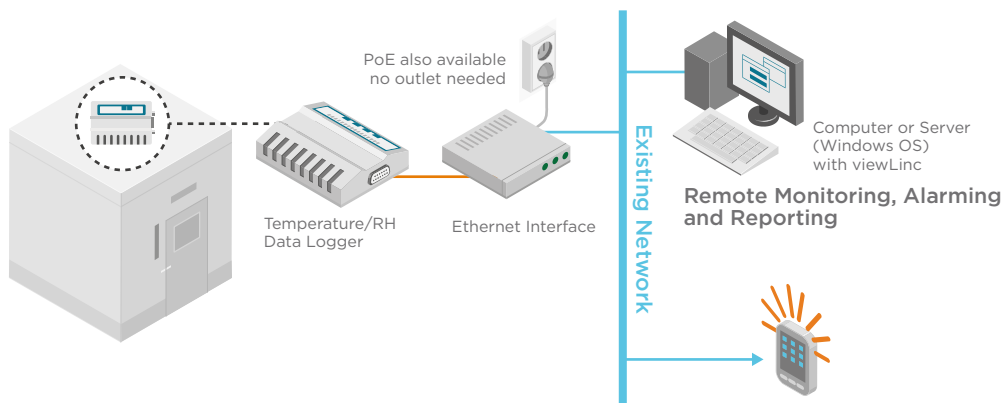

1

Power over Ethernet vNet PoE

2

Wireless

3 Multi-port Ethernet

4 Direct to PC via USB

5 RH Chamber Ethernet

6 Premium Transmitter with Display

Features

- Local display
- External probes available
- Parameters include: humidity, temperature, dewpoint, barometric pressure
- Enclosure NEMA rating: IP65

No part of this document may be reproduced in any form or by any means, electronic or mechanical (including photocopying), nor may its contents be communicated to a third party without prior written permission of the copyright holder. The contents are subject to change without prior notice. Please observe that this document does not create any legally binding obligations for Vaisala towards the customer or end user. All legally binding commitments and agreements are included exclusively in the applicable supply contract or Conditions of Sale.