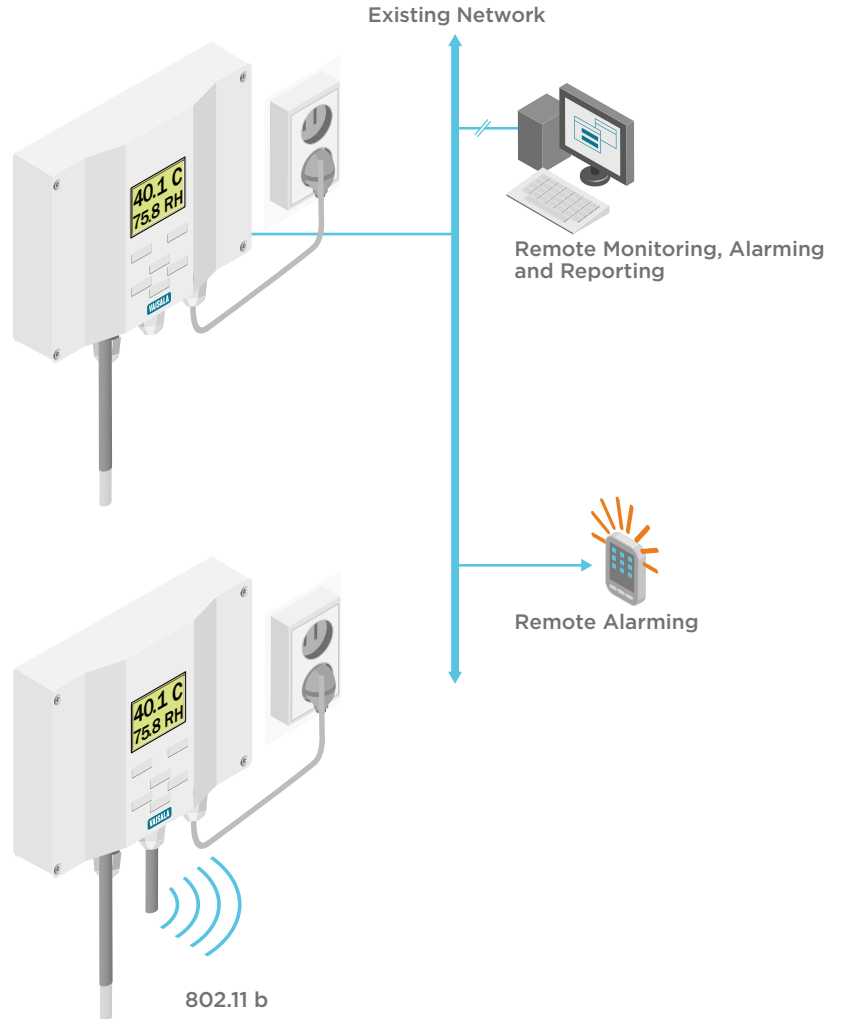

1

Power over Ethernet vNet PoE

2

Wireless

3 Multi-port Ethernet

4 Direct to PC via USB

5 RH Chamber Ethernet

6 Premium Transmitter with Display

Features

- Local display
- External probes available
- Parameters include: humidity, temperature, dewpoint, barometric pressure
- Enclosure NEMA rating: IP65

No part of this document may be reproduced in any form or by any means, electronic or mechanical (including photocopying), nor may its contents be communicated to a third party without prior written permission of the copyright holder. The contents are subject to change without prior notice. Please observe that this document does not create any legally binding obligations for Vaisala towards the customer or end user. All legally binding commitments and agreements are included exclusively in the applicable supply contract or Conditions of Sale.