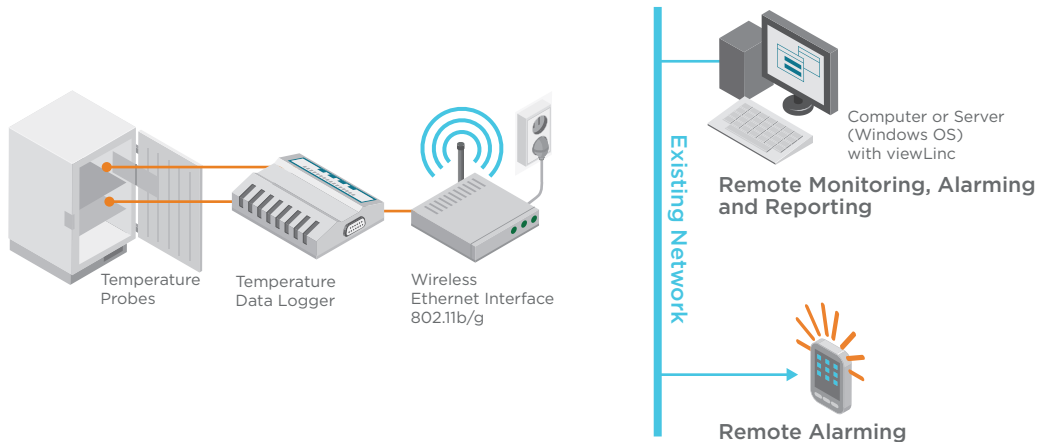

1

Power over Ethernet vNet PoE

2

Wireless

3 RH Chamber Ethernet

4 Multi-port Ethernet

5 Direct to PC via USB

No part of this document may be reproduced in any form or by any means, electronic or mechanical (including photocopying), nor may its contents be communicated to a third party without prior written permission of the copyright holder. The contents are subject to change without prior notice. Please observe that this document does not create any legally binding obligations for Vaisala towards the customer or end user. All legally binding commitments and agreements are included exclusively in the applicable supply contract or Conditions of Sale.