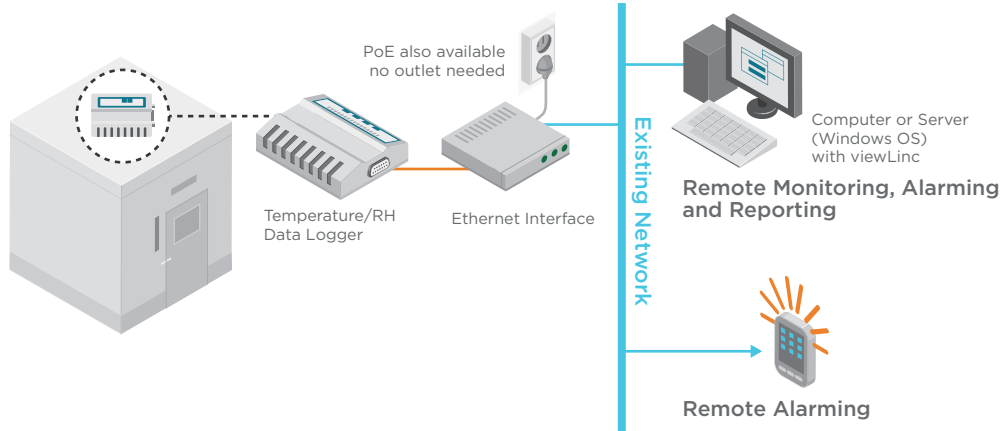

1

Power over Ethernet vNet PoE

2

Wireless

3 RH Chamber Ethernet

4 Multi-port Ethernet

5 Direct to PC via USB

No part of this document may be reproduced in any form or by any means, electronic or mechanical (including photocopying), nor may its contents be communicated to a third party without prior written permission of the copyright holder. The contents are subject to change without prior notice. Please observe that this document does not create any legally binding obligations for Vaisala towards the customer or end user. All legally binding commitments and agreements are included exclusively in the applicable supply contract or Conditions of Sale.