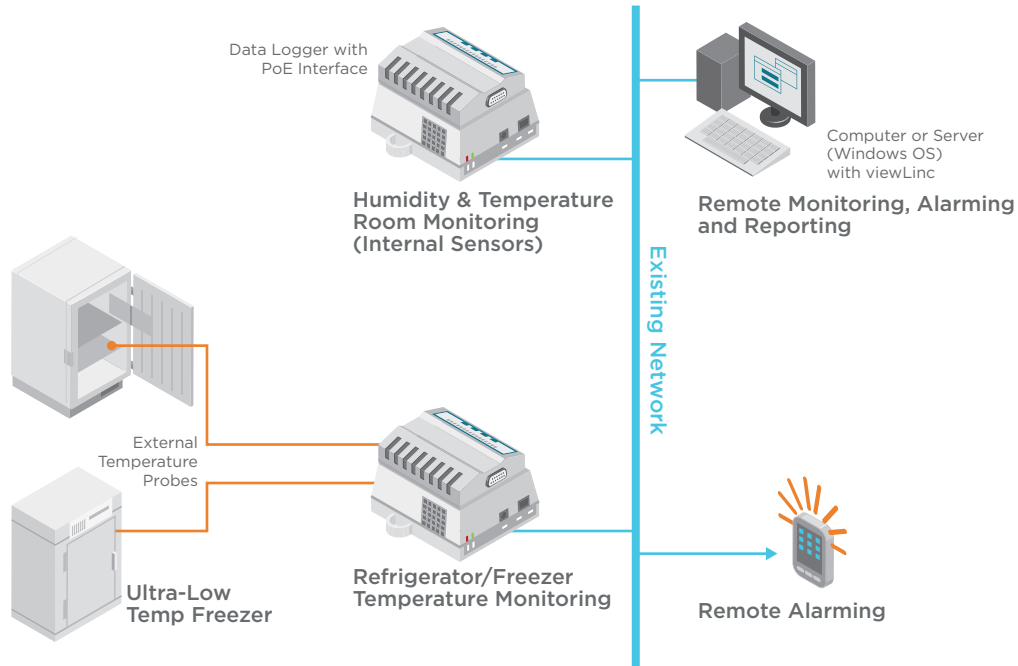

1

Power over Ethernet vNet PoE

2

Wireless

3 RH Chamber Ethernet

4 Multi-port Ethernet

5 Direct to PC via USB

No part of this document may be reproduced in any form or by any means, electronic or mechanical (including photocopying), nor may its contents be communicated to a third party without prior written permission of the copyright holder. The contents are subject to change without prior notice. Please observe that this document does not create any legally binding obligations for Vaisala towards the customer or end user. All legally binding commitments and agreements are included exclusively in the applicable supply contract or Conditions of Sale.