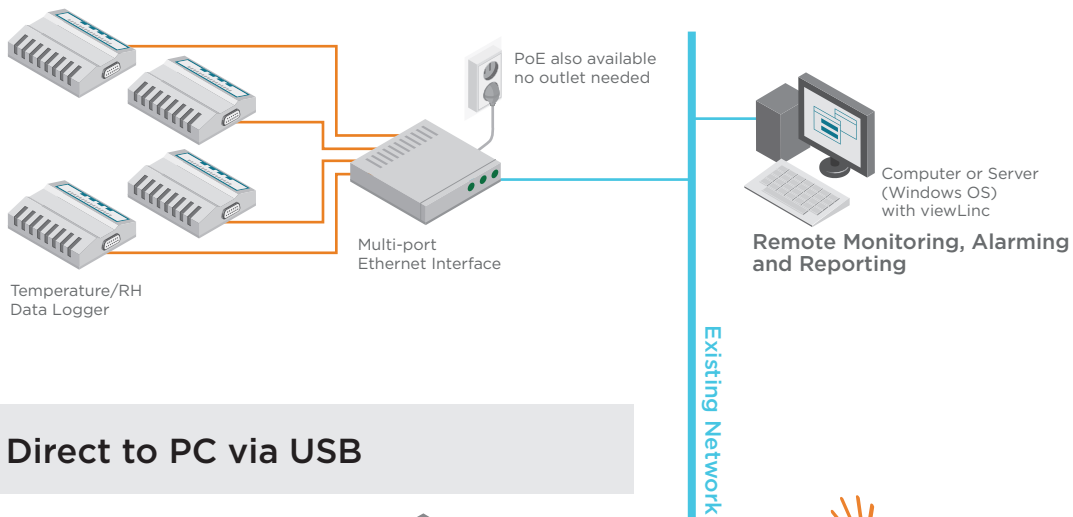

1

Power over Ethernet vNet PoE

2

Wireless

3 RH Chamber Ethernet

4 Multi-port Ethernet

5 Direct to PC via USB

No part of this document may be reproduced in any form or by any means, electronic or mechanical (including photocopying), nor may its contents be communicated to a third party without prior written permission of the copyright holder. The contents are subject to change without prior notice. Please observe that this document does not create any legally binding obligations for Vaisala towards the customer or end user. All legally binding commitments and agreements are included exclusively in the applicable supply contract or Conditions of Sale.